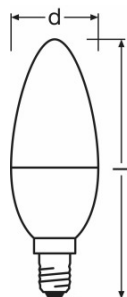

Light technical data

Warm-up time (60 %)	< 0.50 s
Starting time	0.0 s

Dimensions & weight

Overall length	106.0 mm
Diameter	35.0 mm
Outer bulb	B35
Length	106.0 mm

Lifespan

Product datasheet

Nominal lamp life time	25000 h
Rated lamp life time	25000 h
Number of switching cycles	100000
Lumen main.fact.at end of nom.life time	0.70
Lumen maintenance at end of service life	0.70