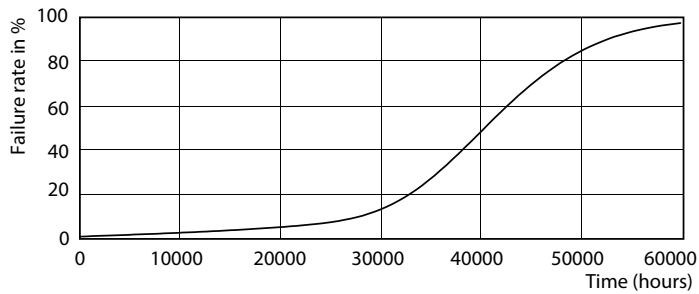

Lebensdauer

40K LED