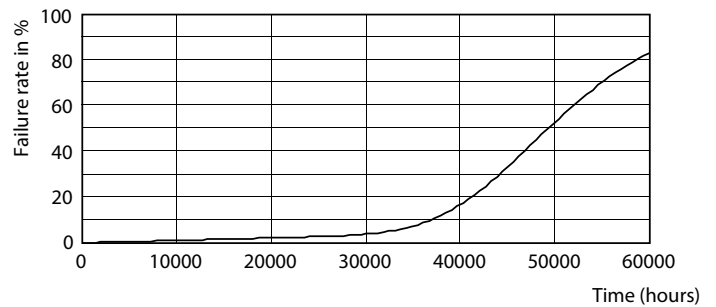

TrueForce Road LED SON-T E27/E40

Photometrische Daten

LED TForce 58-35W E27 others Clear 730 ND

Lebensdauer

LED TForce 58-35W E27 others Clear 730 ND

LED TForce 58-35W E27 others Clear 730 ND