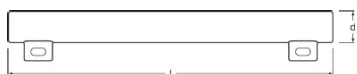

Product datasheet

Technical data

Electrical data

Rated wattage	6 W
Nominal wattage	6 W
Nominal voltage	230 V
Power factor λ	0.62
Operating frequency	50...60 Hz
Claimed equiv. conventional lamp power	25 W
Energy consumption	6 kWh/1000h

Light technical data

Nominal luminous flux	345 lm
Rated luminous flux	345 lm
Color temperature	3000 K
Color rendering index Ra	80
Starting time	0.0 s
Warm-up time (60 %)	0.00 s
Lumen main.fact.at end of nom.life time	0.70
Light color as per EN 12464-1	Warm White
Lumen maintenance at end of service life	0.70

Dimensions & weight

Product line drawing

Overall length	300.0 mm
Diameter	30.0 mm
Outer bulb	T28,5